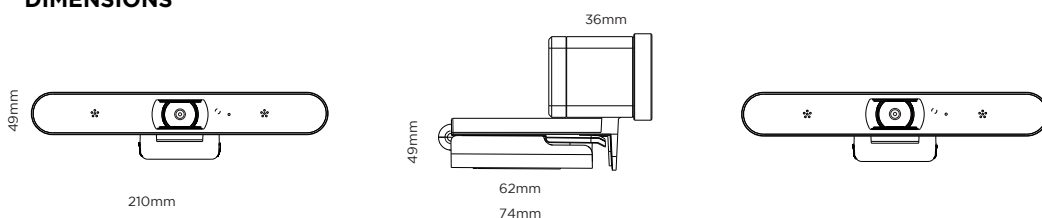

4K EPTZ AUTO FRAMING CAMERA

FEATURES

3840x2160@30fps
resolution, up to
horizontal 110°FOV.

Image manual
adjustment.

Support auto framing
function based on
intelligent image algorithm.

EPTZ function.

1920x1080P30,
1280x720P30, 640x360P30
video formats.

Camera Module
Camera Indicator Light
Microphone
IR Sensor

TECHNICAL DATA

Camera	KX-VDW120SX
Image Sensor	1/2.8" CMOS, 8.42MP
Max Image Size	4KP30
Video Format	YUY2, NV12:1920x1080P30, 1280x720P30, 640x360P30 MJPEG, H264, H265:3840x2160P30, 1920x1080P30, 1280x720P30, 640x360P30
Digital Zoom	4X
Focus Lens	f=2.1mm
Iris	F2.2
Field Of View	110°
Video Adjusts	Brightness, Hue, Saturation, Contrast, Sharpness
White Balance	Auto
Exposure Control	Auto
Intelligence	Auto framing and counts the number of people
S/N Ratio	≥50dB
Menu	Support
PTZ	
EPTZ	Support
Audio	
Audio Input	Built-in dual MIC pick-up.
USB	
USB Interface	Type-C1xUSB3.0
UVC	Support
UAC	Support
Operating System	Windows7/8/10, MacOS, AndroidOS, Linux
General	
Power Consumption	<4.5w
Power	DC5V(USBpowersupply), current ≤0.9A
Working Temperature	0°C-+40°C
Storage Temperature	-20°C-+60°C
Working Humidity	10%RH-90%RH
Dimensions (WxHxD)	210mmx74mmx49mm
Weight	≤0.28kg