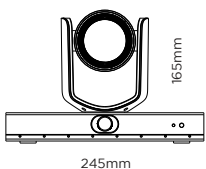

DIMENSIONS

DIP Switch
Ethernet
Ref.Line in
Line in
USB2.0
HDMI
3G-SDI
RS-232
DC12V
Power Switch

ACCESSORIES

Wall Bracket

SPECIFICATIONS

Model	KX-VDW200SX
Tracking Camera	
Image Sensor	1/2.8"CMOS, 2MP
Focal	f=3.9mm-46.8mm
Iris	F1.6-F2.8
Zoom	Optical:12X, Digital:12X
FOV	Horizontal72.5°-6.3°
Focus	Auto, Manual, PTZPush, One Push
Shutter Speed	1/1-1/10,000s
AGC	Auto,Manual
White Balance	Auto, Indoor, Outdoor, OnePush, Manual, AutoTrack, Color Temp
Exposure	Auto, Manual, Shutter Priority, IrisPriority
SNRatio	≥50dB
BLC	Yes
Full View Camera	
Image Sensor	1/2.5"4K CMOSSensor, 8.57MP
Lens	2.8mmfocus,4X digitalzoom
FOV	98°
DNR	2D/3D
Video Adjustment	Support EPTZ
PTZ	
Pan	-90°~+90°,0.1°~100°/s
Tilt	-30°~+90°,0.1°~80°/s
Preset Number	64
Network	
Max Image Size	1920x1080@60fps
Video Compression	H.264/H.265/MJPEG
Audio Compression	AAC
Protocol	RTSP, RTMP, RTP, TCP, UDP, ONVIF
Multi-Stream	Support 1xclose-upview, 1xfullview, 1xswitching
Interface	
SDI	1x3G-SDI, VideoFormat: 1080P60/50/30/25, 720P60/50
HDMI	1xHDMI, VideoFormat: SameasSDI
USB	1xUSB2.0, supportUVC/UAC
Audio Input	2x3.5mm LINEIN, including one channel echo cancellation reference audio input
Network Interface	1x10M/100M RJ45
General	
Control Protocol	VISCA
Address	1-6
Power Supply	DC12V
Power Consumption	<20W
Working Temperature	0°C~+40°C
Storage Temperature	-20°C~+60°C
Dimension (LxWxH)	245mmx145mmx165mm
Weight	< 2KG